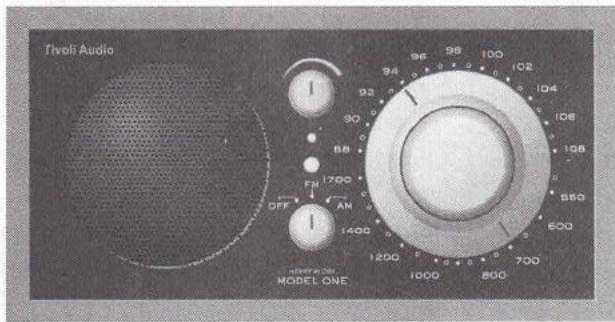

Tivoli Audio — Table Radio

Tivoli Audio

Tivoli Model One

This beautifully styled small table radio can fill even a large room with natural sound. The Model One uses a state of the art, discrete-component FM tuner resulting in better reception with increased clarity. With its precise, easy to use analog tuning you can enjoy the maximum number of listenable stations.

Tivoli Model One...$99.00